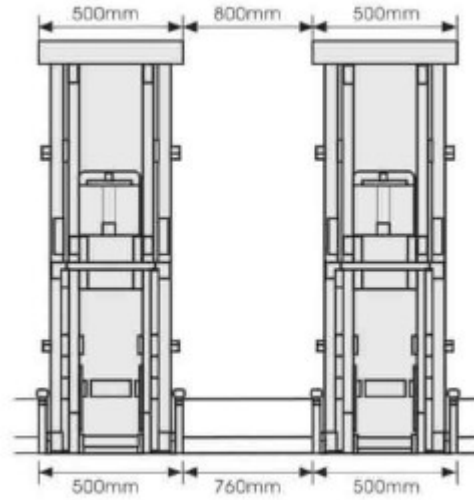

● **HTCJS-30** SCISSOR LIFT

Comfort Elevators Pvt. Ltd.
Mr. Rajendra M. Mesvaniya
B-506, 5th Floor, Dev Darshan Residency,
Near Devbhumi Banglows, J.B. Mody park,
Link Road, Bharuch, Gujarat- 392001
www.comfortelevators.in
+91 9913 201825