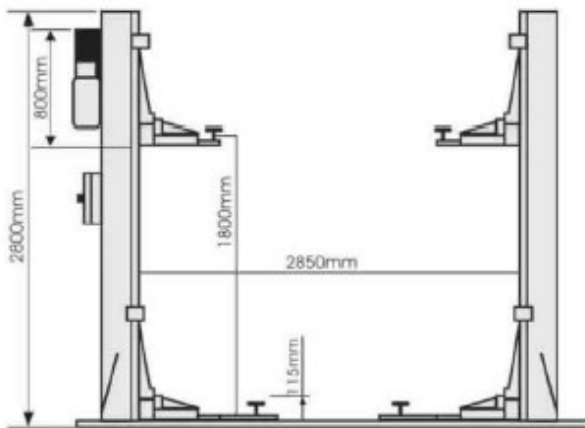

● SYJ-4000 ELECTRICAL TWO POST LIFT

Comfort Elevators Pvt. Ltd.
Mr. Rajendra M. Mesvaniya
B-506, 5th Floor, Dev Darshan Residency,
Near Devbhumi Banglows, J.B. Mody park,
Link Road, Bharuch, Gujarat- 392001
www.comfortelevators.in
+91 9913 201825