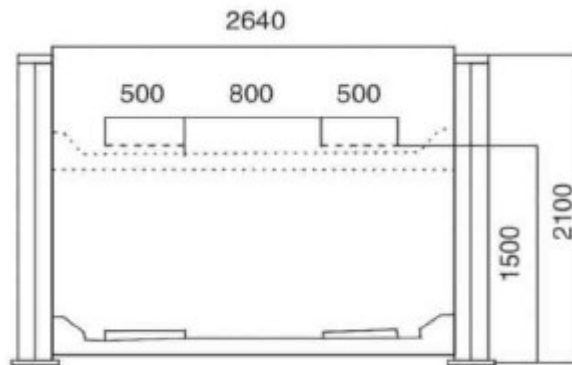

Comfort Elevators Pvt. Ltd.
Mr. Rajendra M. Mesvaniya
B-506, 5th Floor, Dev Darshan Residency,
Near Devbhumi Banglows, J.B. Mody park,
Link Road, Bharuch, Gujarat- 392001
www.comfortelevators.in
+91 9913 201825