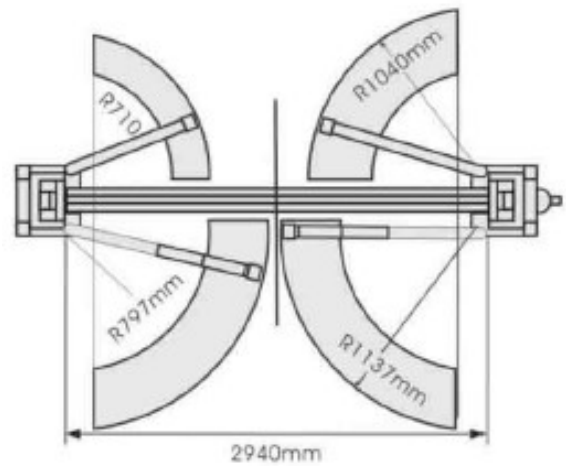

● SYJ-5000 ELECTRICAL TWO POST LIFT

Comfort Elevators Pvt. Ltd.
Mr. Rajendra M. Mesvaniya
B-506, 5th Floor, Dev Darshan Residency,
Near Devbhumi Banglows, J.B. Mody park,
Link Road, Bharuch, Gujarat- 392001
www.comfortelevators.in
+91 9913 201825