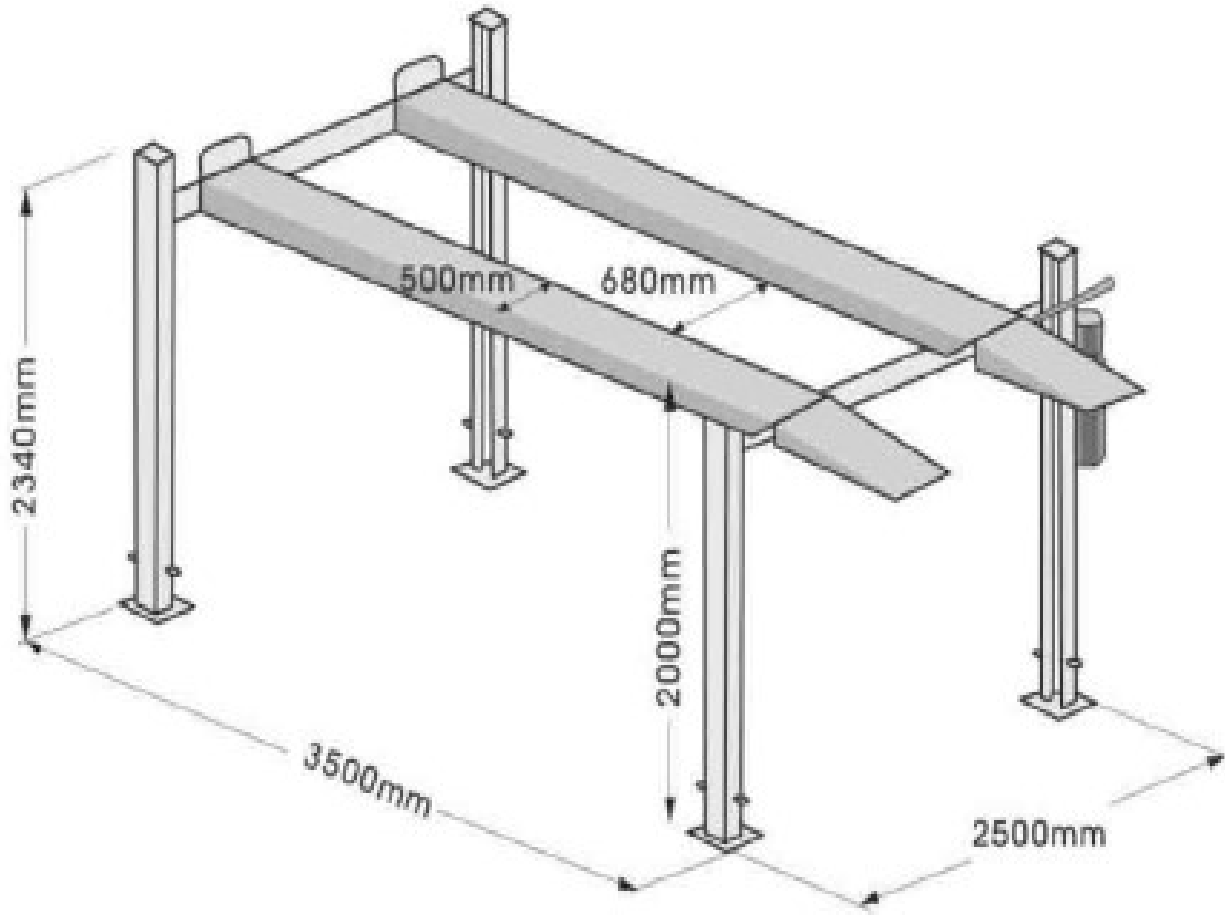

- **TC-3.5** MINI PARKING FACILITY

Comfort Elevators Pvt. Ltd.
Mr. Rajendra M. Mesvaniya
B-506, 5th Floor, Dev Darshan Residency,
Near Devbhumi Banglows, J.B. Mody park,
Link Road, Bharuch, Gujarat- 392001
www.comfortelevators.in
+91 9913 201825