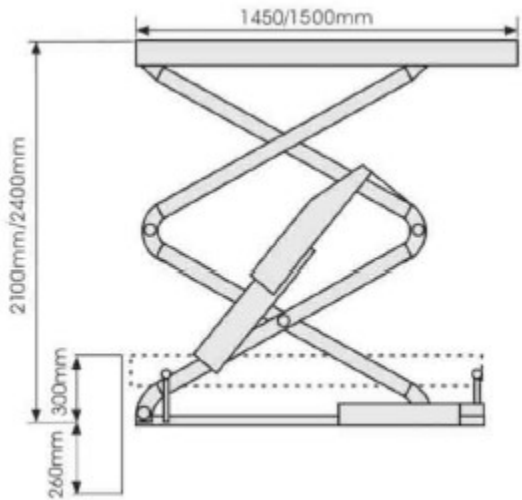

● **HTCJS-30** SCISSOR LIFT

Comfort Elevators Pvt. Ltd.
Mr. Rajendra M. Mesvaniya
B-506, 5th Floor, Dev Darshan Residency,
Near Devbhumi Banglows, J.B. Mody park,
Link Road, Bharuch, Gujarat- 392001
www.comfortelevators.in
+91 9913 201825