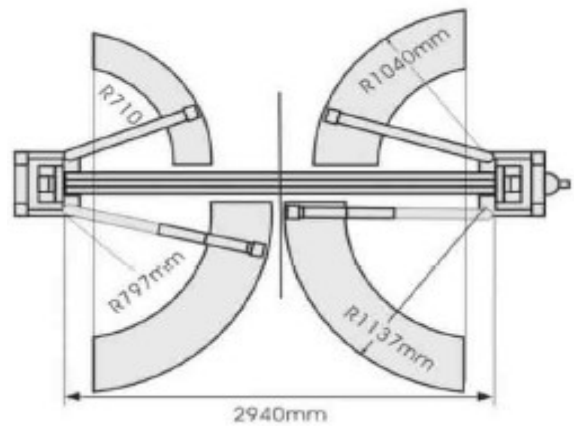

● **SYJ-4037**   HYDRULIC TWO POST LIFT

Comfort Elevators Pvt. Ltd.
Mr. Rajendra M. Mesvaniya
B-506, 5th Floor, Dev Darshan Residency,
Near Devbhumi Banglows, J.B. Mody park,
Link Road, Bharuch, Gujarat- 392001
www.comfortelevators.in
+91 9913 201825