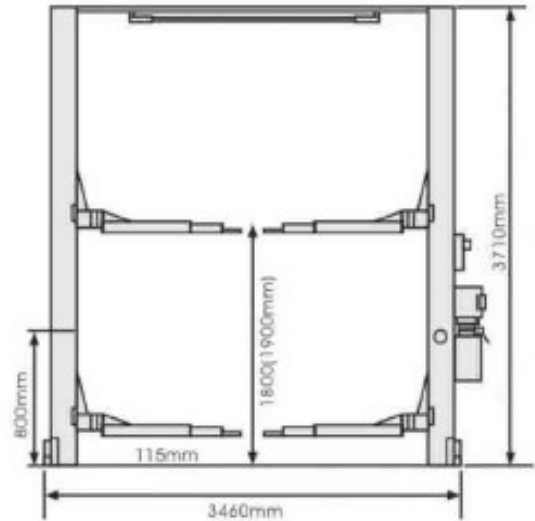

● SYJ-5000 ELECTRICAL TWO POST LIFT

Comfort Elevators Pvt. Ltd.
Mr. Rajendra M. Mesvaniya
B-506, 5th Floor, Dev Darshan Residency,
Near Devbhumi Banglows, J.B. Mody park,
Link Road, Bharuch, Gujarat- 392001
www.comfortelevators.in
+91 9913 201825