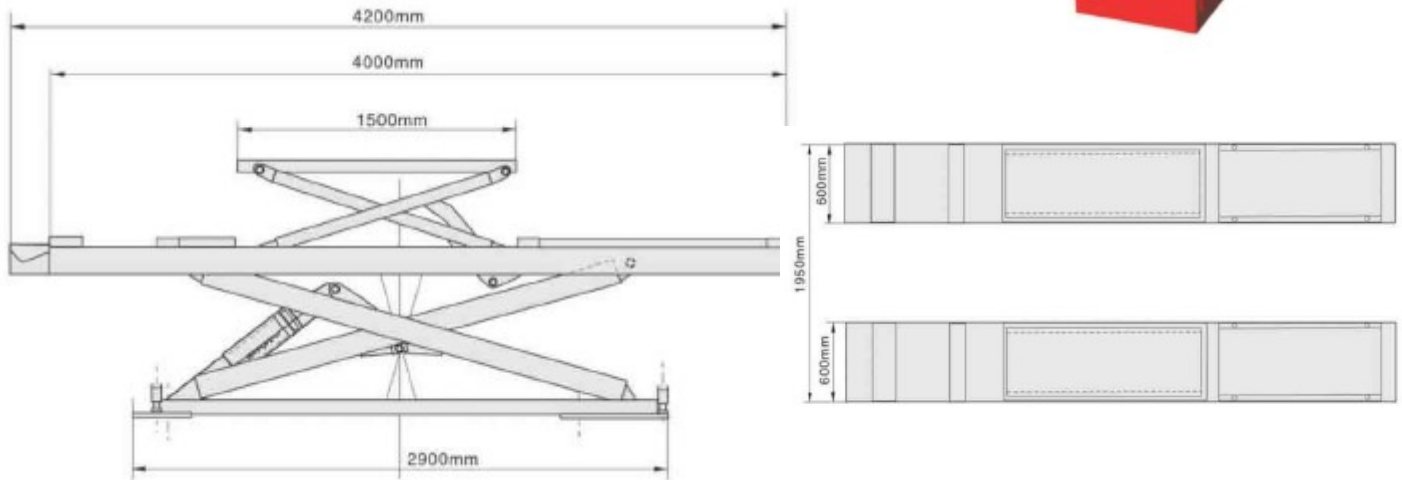

● **HTZJJ-40** ALIGNMENT SCISSOR LIFT

Comfort Elevators Pvt. Ltd.
Mr. Rajendra M. Mesvaniya
B-506, 5th Floor, Dev Darshan Residency,
Near Devbhumi Banglows, J.B. Mody park,
Link Road, Bharuch, Gujarat- 392001
www.comfortelevators.in
+91 9913 201825