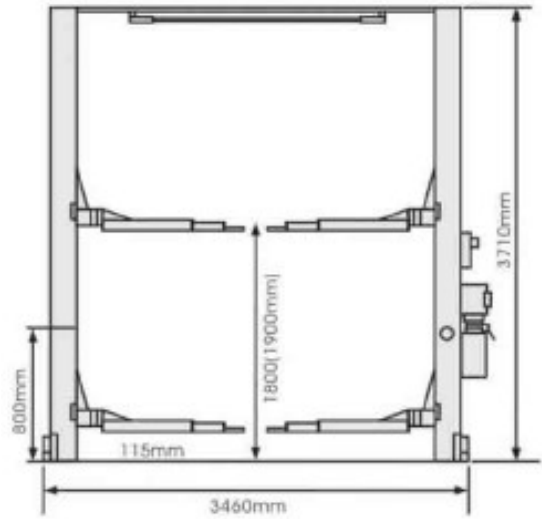

● **SYJ-4037**   HYDRULIC TWO POST LIFT

Comfort Elevators Pvt. Ltd.
Mr. Rajendra M. Mesvaniya
B-506, 5th Floor, Dev Darshan Residency,
Near Devbhumi Banglows, J.B. Mody park,
Link Road, Bharuch, Gujarat- 392001
www.comfortelevators.in
+91 9913 201825