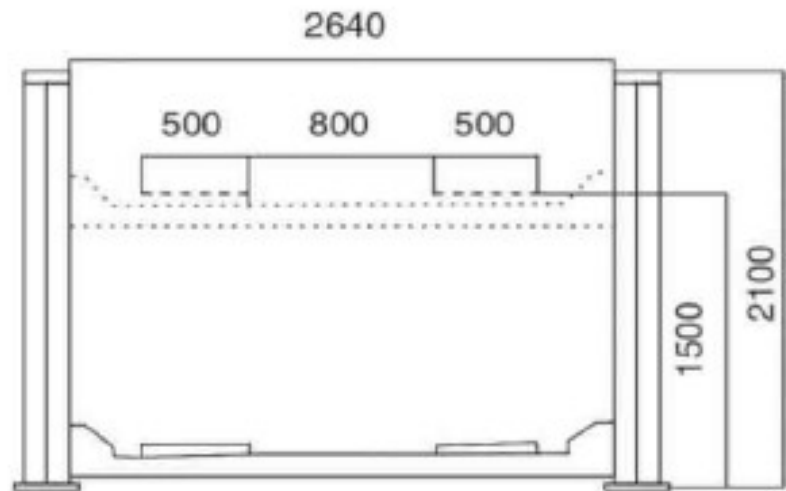

● **SJ-400** FOR POST LIFT

Comfort Elevators Pvt. Ltd.
Mr. Rajendra M. Mesvaniya
B-506, 5th Floor, Dev Darshan Residency,
Near Devbhumi Banglows, J.B. Mody park,
Link Road, Bharuch, Gujarat- 392001
www.comfortelevators.in
+91 9913 201825