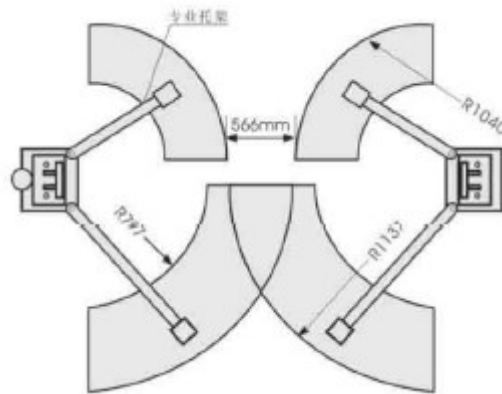

● **SYJ-4028**
TWO POST LIFT

Comfort Elevators Pvt. Ltd.
Mr. Rajendra M. Mesvaniya
B-506, 5th Floor, Dev Darshan Residency,
Near Devbhumi Banglows, J.B. Mody park,
Link Road, Bharuch, Gujarat- 392001
www.comfortelevators.in
+91 9913 201825