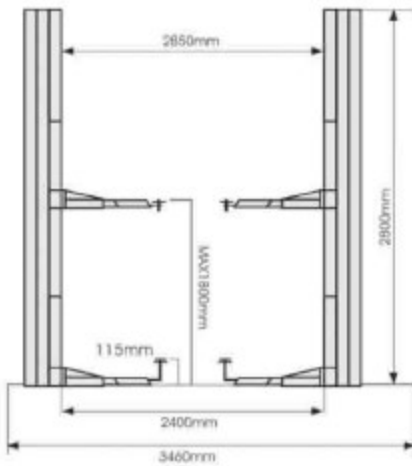

● **SYJ-4028**
TWO POST LIFT

Comfort Elevators Pvt. Ltd.
Mr. Rajendra M. Mesvaniya
B-506, 5th Floor, Dev Darshan Residency,
Near Devbhumi Banglows, J.B. Mody park,
Link Road, Bharuch, Gujarat- 392001
www.comfortelevators.in
+91 9913 201825