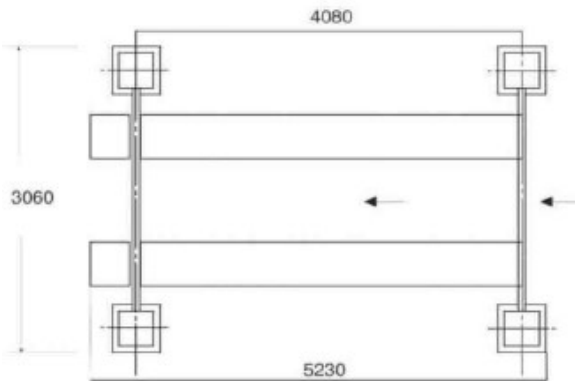

Comfort Elevators Pvt. Ltd.
Mr. Rajendra M. Mesvaniya
B-506, 5th Floor, Dev Darshan Residency,
Near Devbhumi Banglows, J.B. Mody park,
Link Road, Bharuch, Gujarat- 392001
www.comfortelevators.in
+91 9913 201825