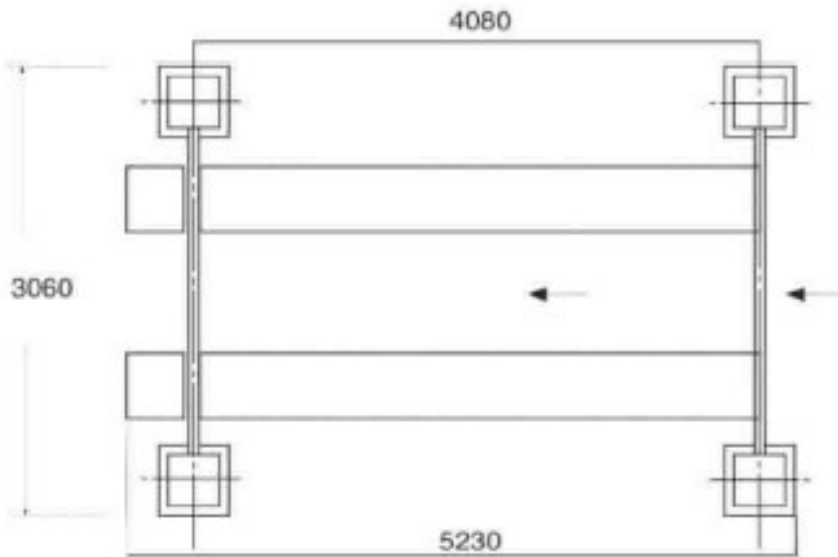

● **SJ-400** FOR POST LIFT

Comfort Elevators Pvt. Ltd.
Mr. Rajendra M. Mesvaniya
B-506, 5th Floor, Dev Darshan Residency,
Near Devbhumi Banglows, J.B. Mody park,
Link Road, Bharuch, Gujarat- 392001
www.comfortelevators.in
+91 9913 201825