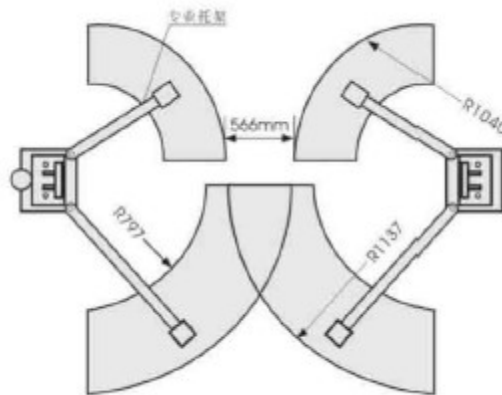

● SYJ-4000 ELECTRICAL TWO POST LIFT

Comfort Elevators Pvt. Ltd.
Mr. Rajendra M. Mesvaniya
B-506, 5th Floor, Dev Darshan Residency,
Near Devbhumi Banglows, J.B. Mody park,
Link Road, Bharuch, Gujarat- 392001
www.comfortelevators.in
+91 9913 201825